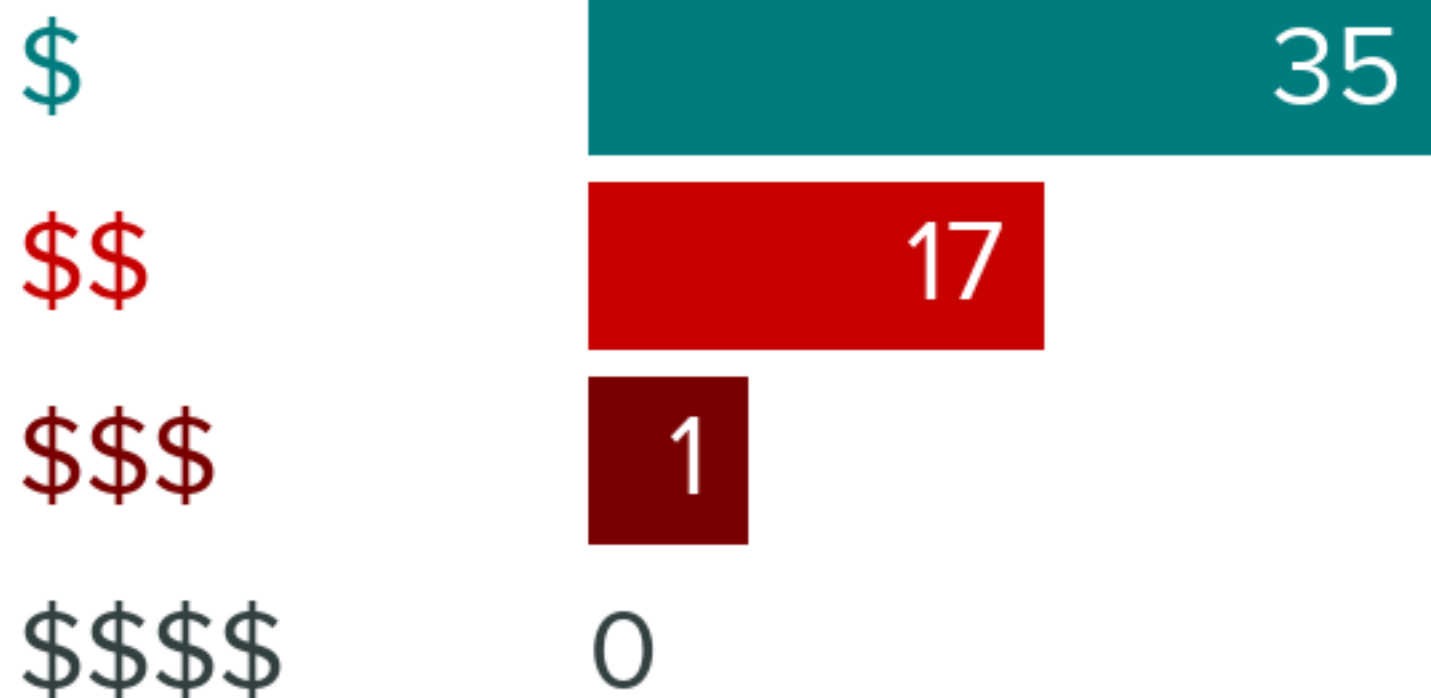

20335 WEST WASHINGTON STREET, GRAYSLAKE, IL 60030

FOOD REPORT

NEIGHBORHOOD EATS

This home is located near **52** moderately priced restaurants and has an **average** variety of cuisines.

60

WITHIN 5 MILES

GOOD EATS BY CATEGORY