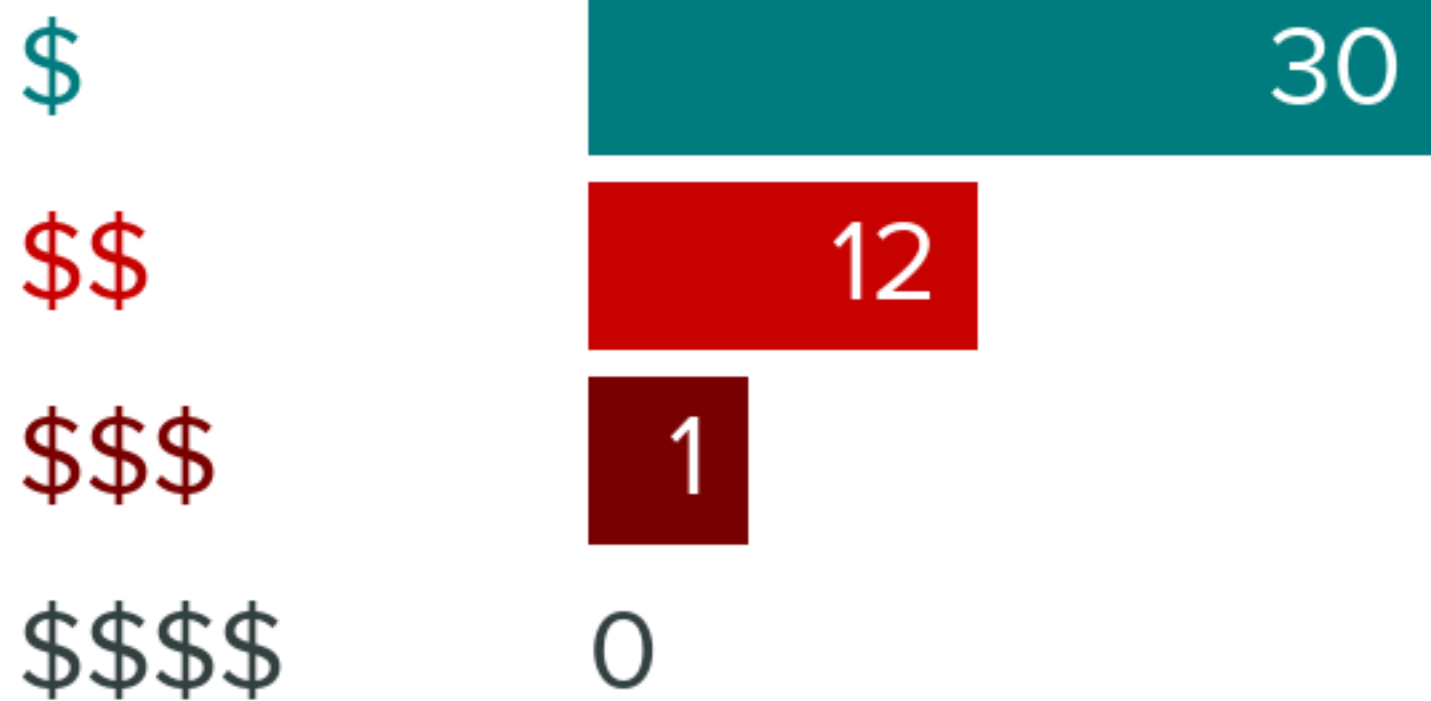

71 SOUTH SEYMOUR AVENUE, GRAYSLAKE, IL 60030

FOOD REPORT

NEIGHBORHOOD EATS

This home is located near **42** moderately priced restaurants and has an **average** variety of cuisines.

49

WITHIN 5 MILES

GOOD EATS BY CATEGORY