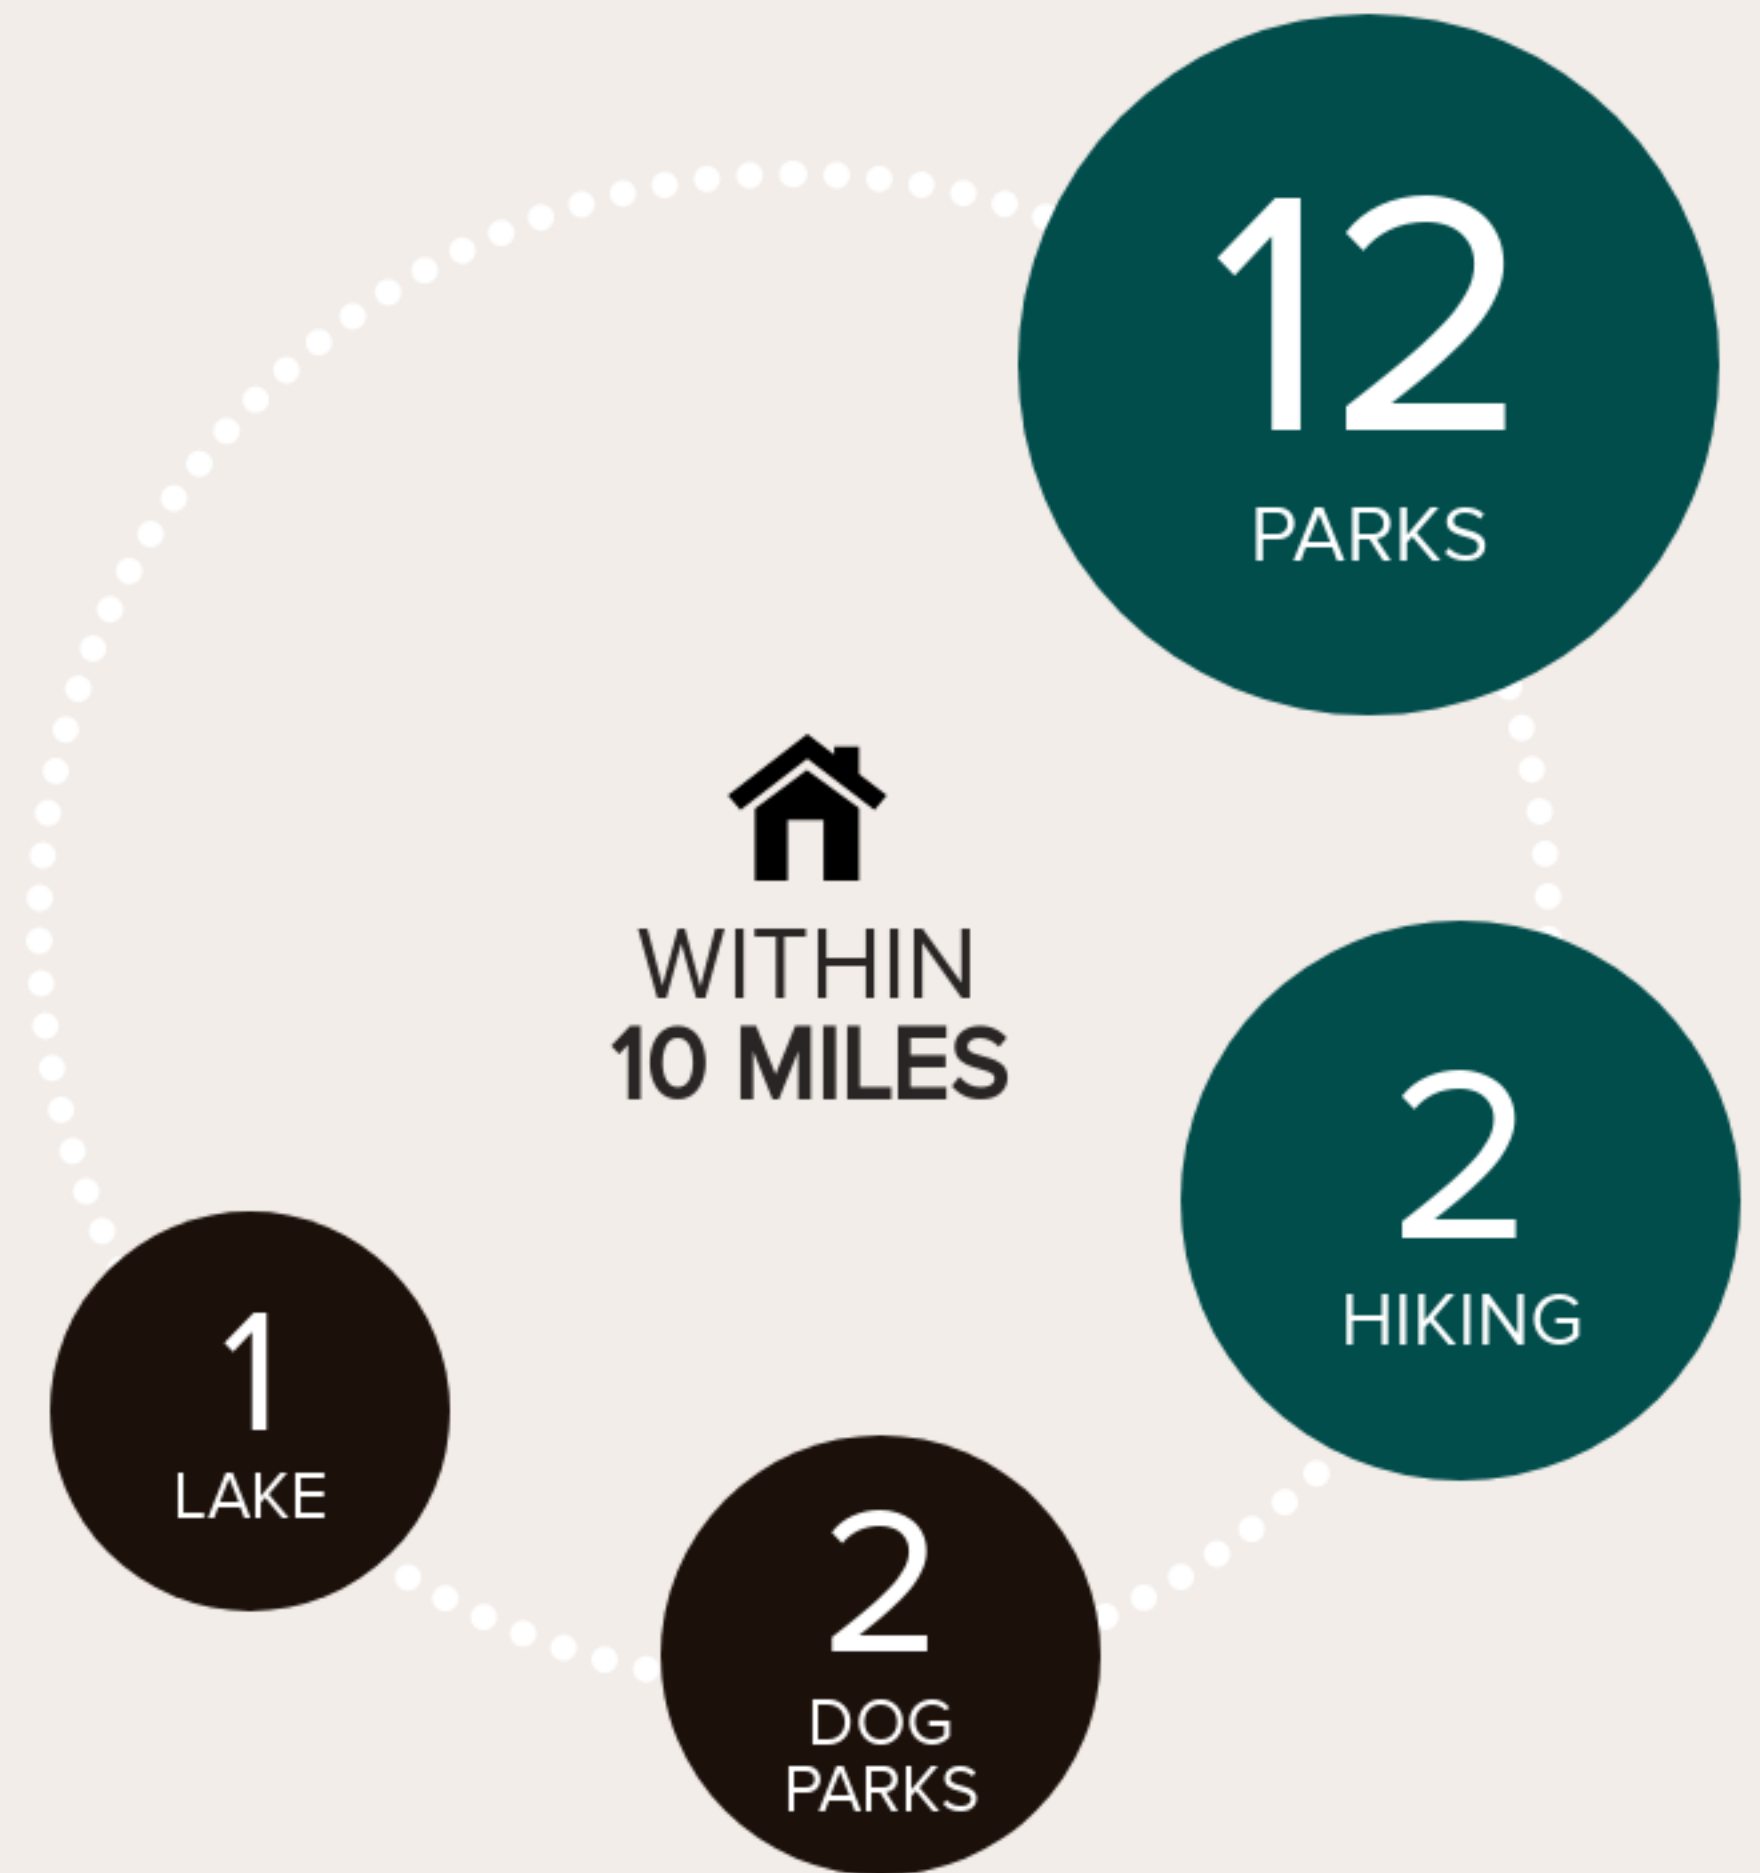

81 EAST BELVIDERE ROAD, GRAYSLAKE, IL 60030

AREA REPORT

VERY CONVENIENT

This home is in a **very convenient** area. Some daily errands in this location **require a car** and most major services are within **1** mile.

81 EAST BELVIDERE ROAD, GRAYSLAKE, IL 60030

OUTDOOR REPORT

THE GREAT OUTDOORS

This home is located near a variety of outdoor activities.

POPULAR

| | | |
|--|--|--------------|
| | HIKING ROLLINS SAVANNA | 1.9 MILES |
| | DOG PARK INDEPENDENCE GROVE | 4.4 MILES |
| | PARK INDEPENDENCE GROVE FOREST PRESERVE | 5.1 MILES |
| | LAKE LAKE CARINA | 5.6 MILES |

81 EAST BELVIDERE ROAD, GRAYSLAKE, IL 60030

FOOD REPORT

NEIGHBORHOOD EATS

This home is located near **42** moderately priced restaurants and has an **average** variety of cuisines.

48

WITHIN 5 MILES

\$

\$\$