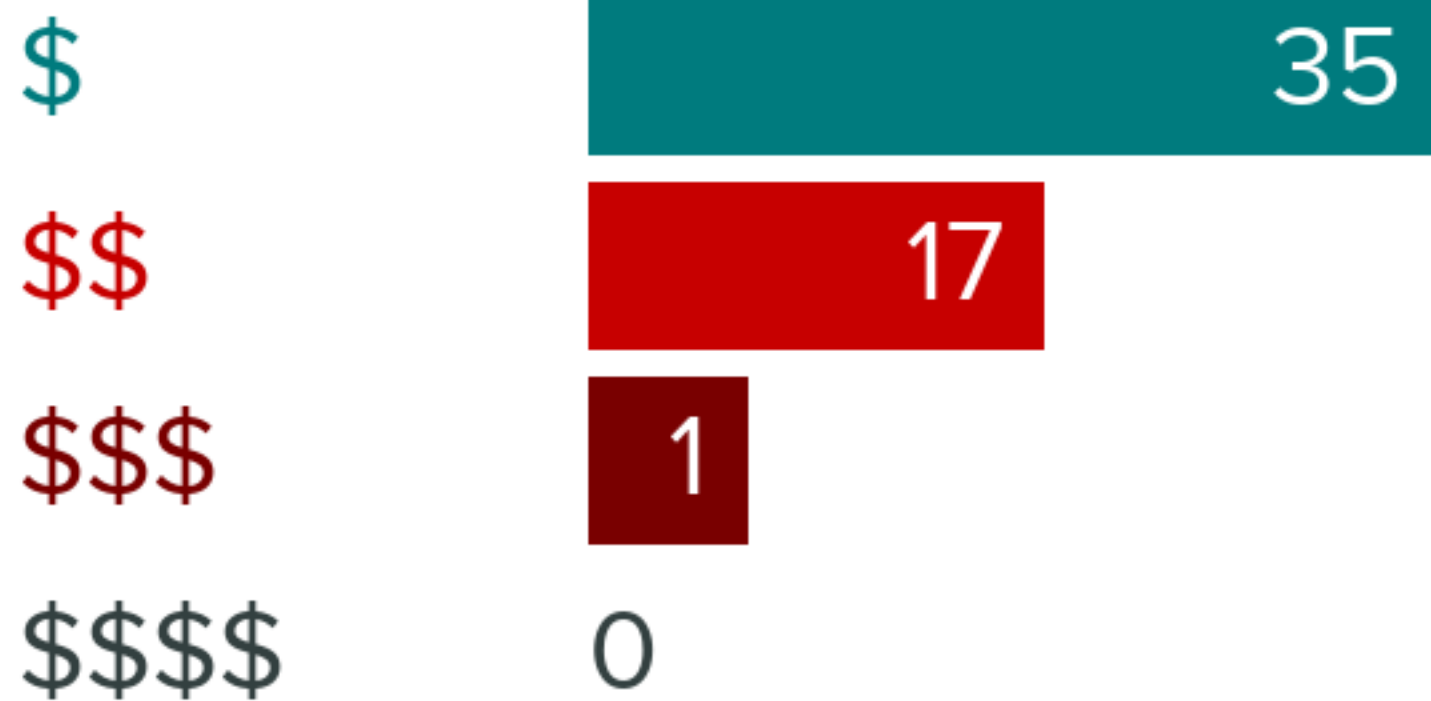

20335 WEST WASHINGTON STREET, GRAYSLAKE, IL 60030

FOOD REPORT

NEIGHBORHOOD EATS

This home is located near **52** moderately priced restaurants and has an **average** variety of cuisines.

60

WITHIN 5 MILES

GOOD EATS BY CATEGORY