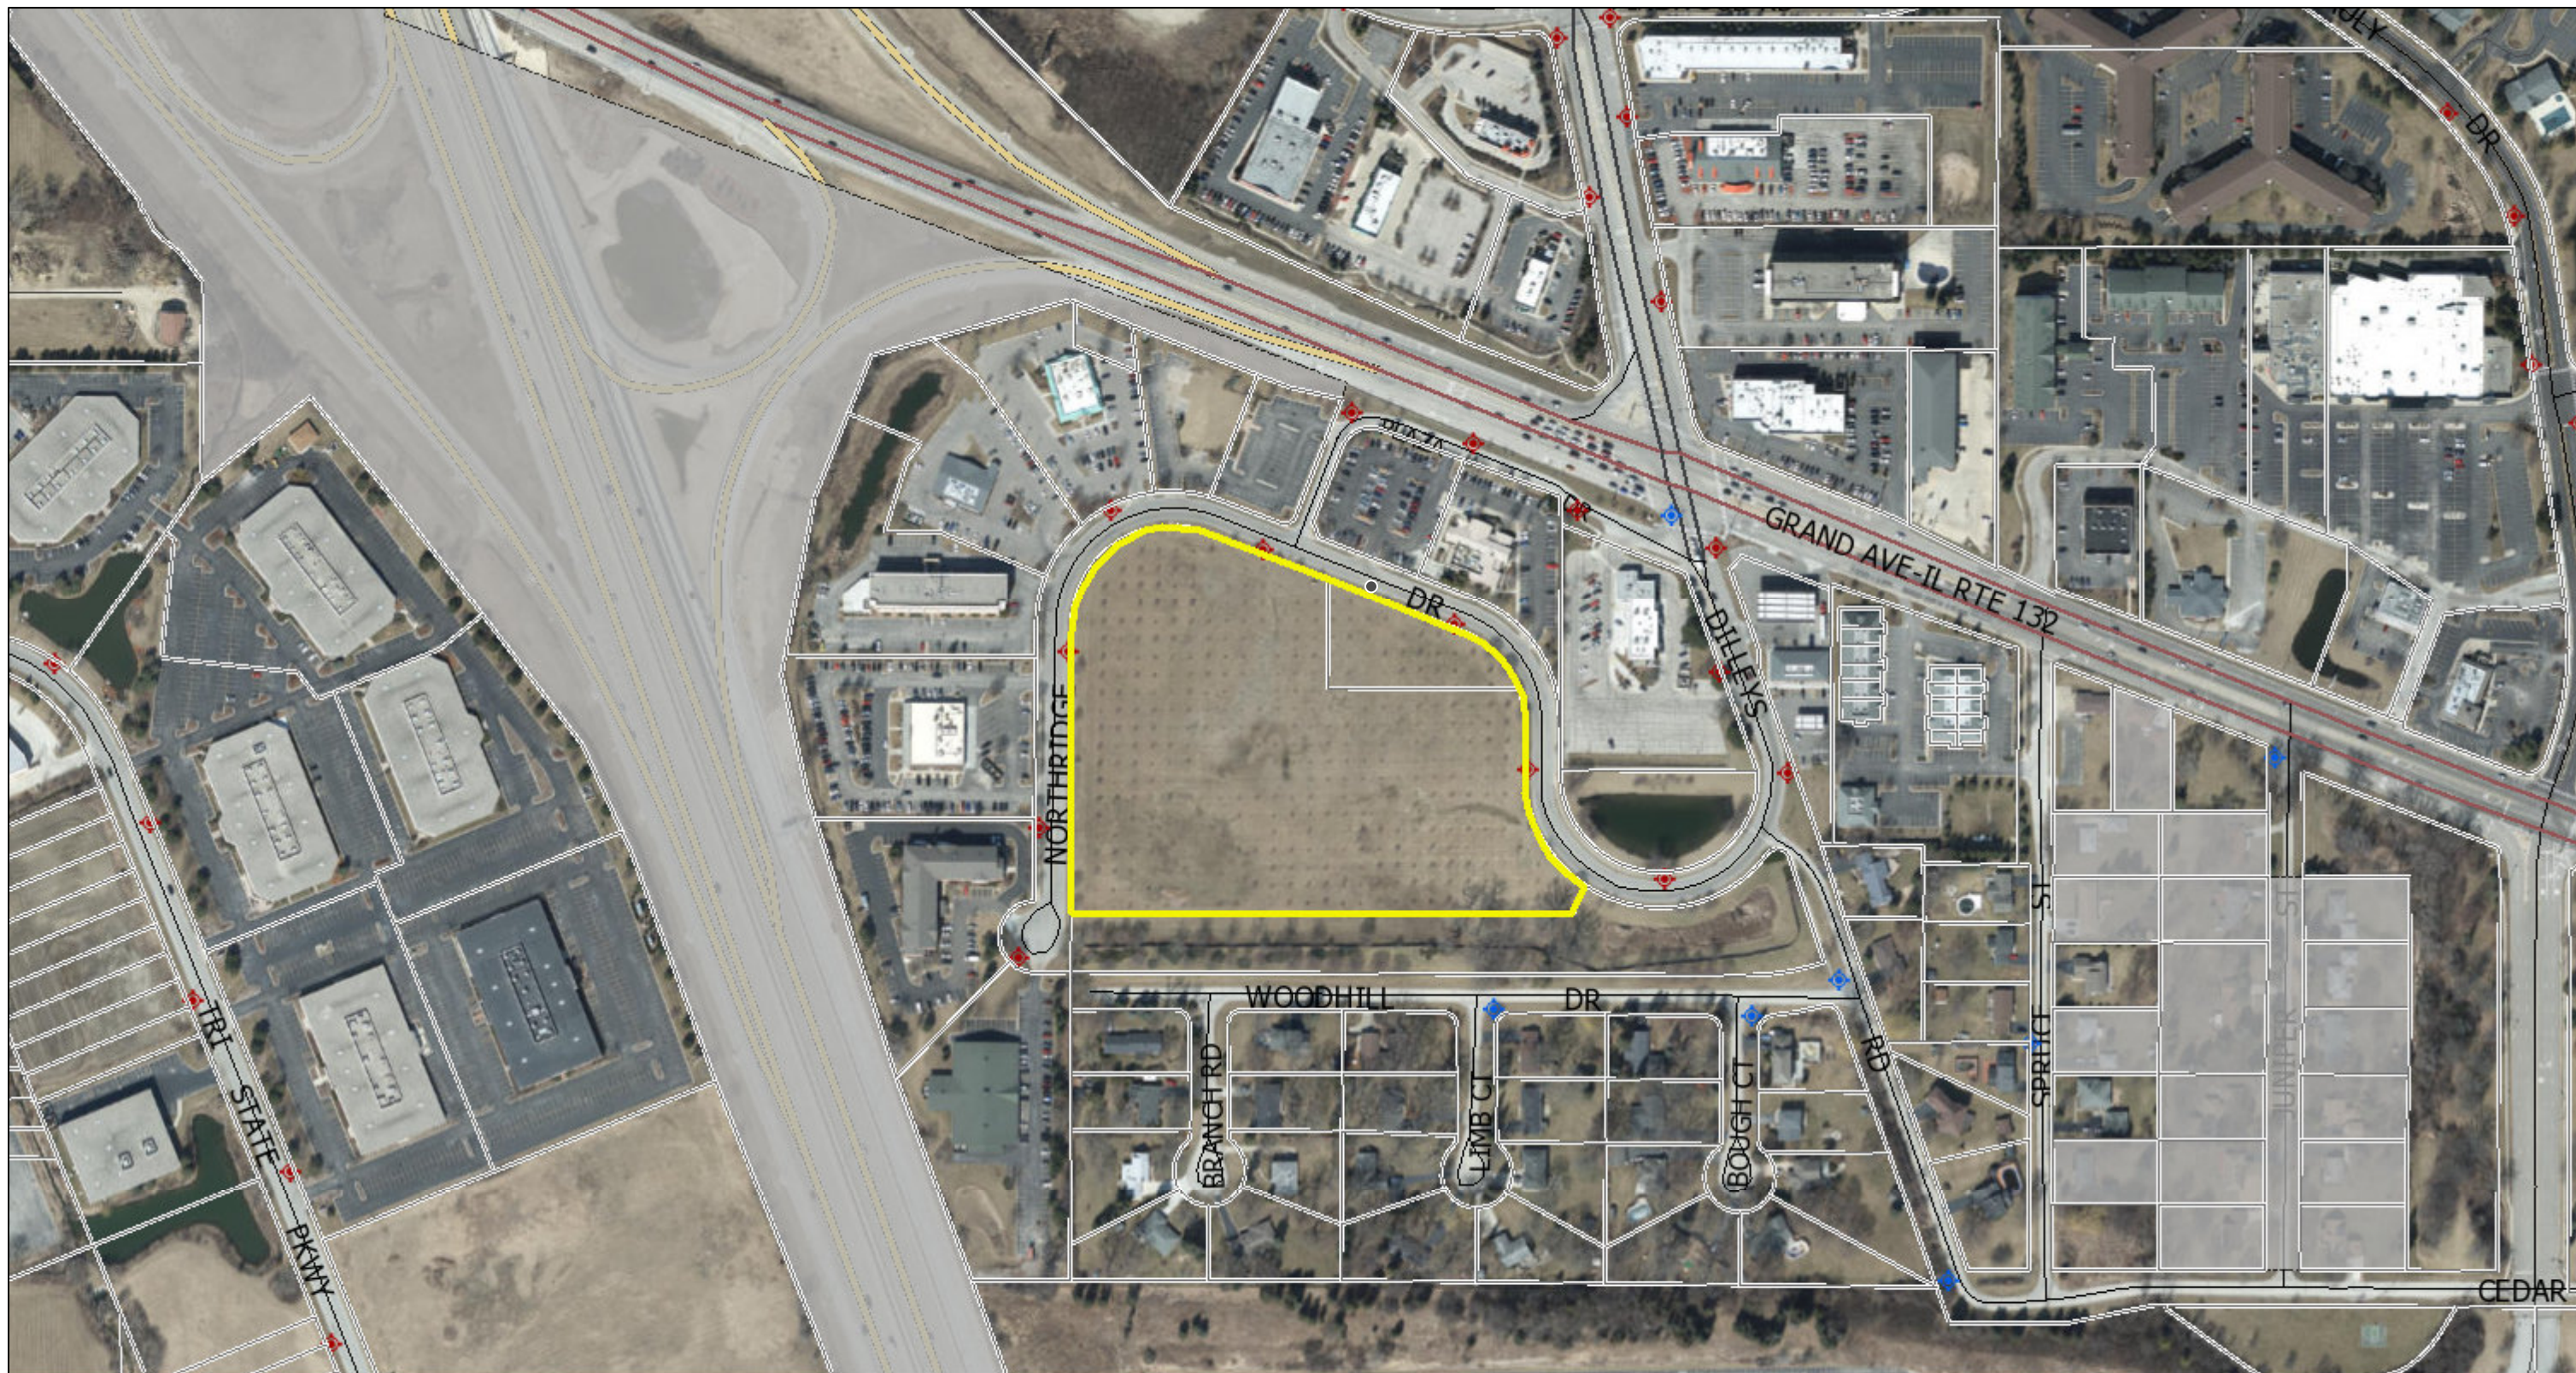

5589 Northridge - Gurnee Maps - Lights

10/24/2019, 1:47:48 PM

- | | | | |
|--|----------------|--|----------|
| | Parcel Lines | | COUNTY |
| | Village Lights | | FEDERAL |
| | ComEd Lights | | LOCAL |
| | Private Lights | | PRIVATE |
| | County Lights | | RAILROAD |
| | State Lights | | STATE |

1:4,514

Source: Esri, DigitalGlobe, GeoEye, Earthstar Geographics, CNES/Airbus DS, USDA, USGS, AeroGRID, IGN, and the GIS User Community