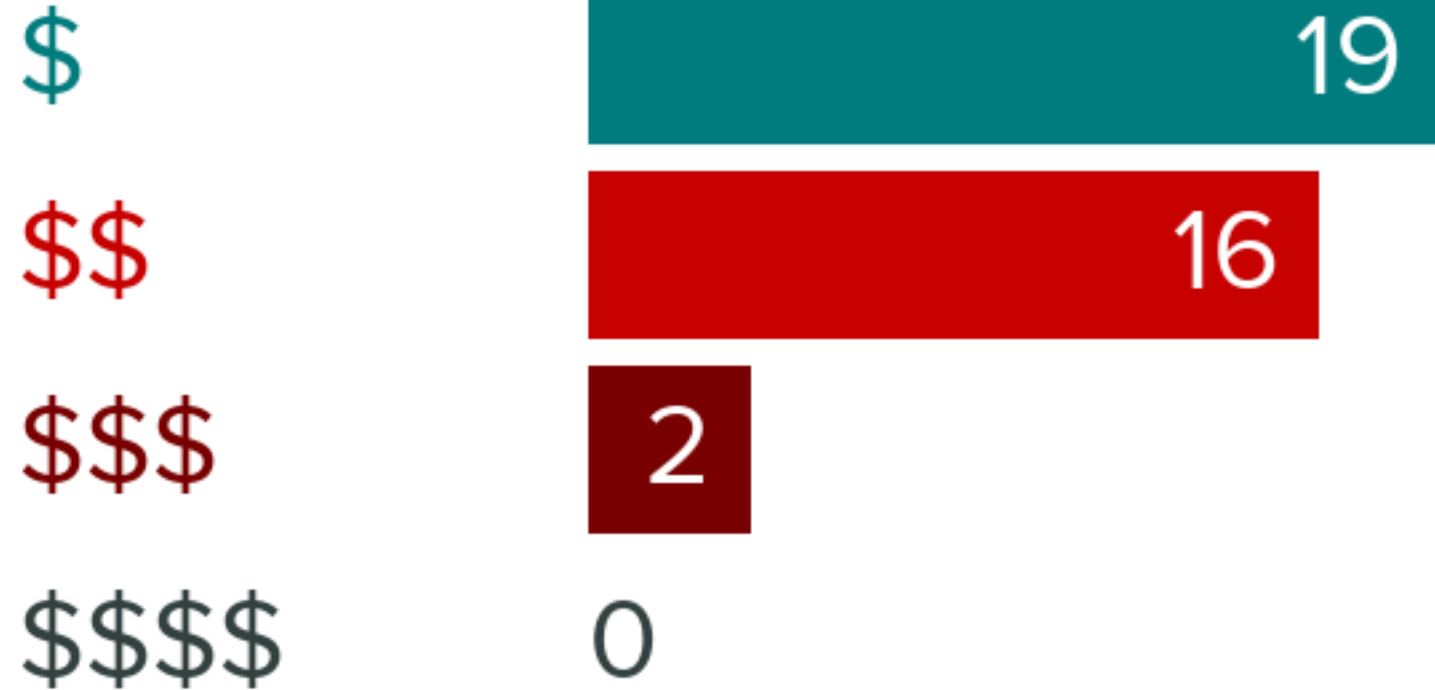

35634 N GREENLEAF AVE, INGLESIDE, IL 60041

FOOD REPORT

NEIGHBORHOOD EATS

This home is located near **35** moderately priced restaurants and has an **average** variety of cuisines.

43

★★★★+
WITHIN 5 MILES

GOOD EATS BY CATEGORY

AMERICAN	11
PIZZA	9
MEXICAN	6
FAST FOOD	4
CAFES, COFFEE AND TEA	3
BARS	3
SEAFOOD	2
INTERNATIONAL	2
ITALIAN	1
OTHER	2